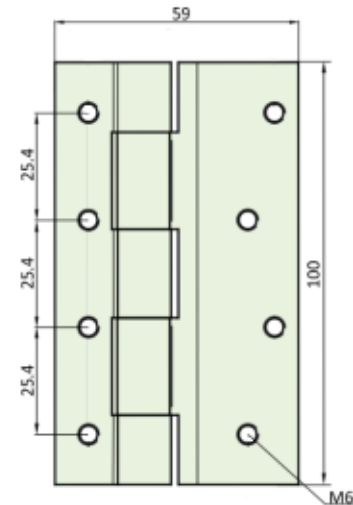

PRODUCT FEATURES & TECHNICAL INFORMATION

- High security hinge in solid natural polished brass
- Concealed fixing holes
- For use on windows and doors
- Hinges are non-handed
- BS2100 is fitted with nylon bushes for superior longevity
- BS2100NW is non-washed version of hinge

BS2100 Slim Line Butt Hinges – 100mm

BS2100

BS2100NW

Dimensions