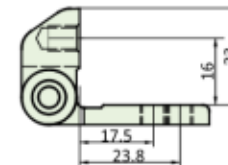

BS2100 Slim Line Butt Hinges – 100mm

BS2100

BS2100NW

Dimensions